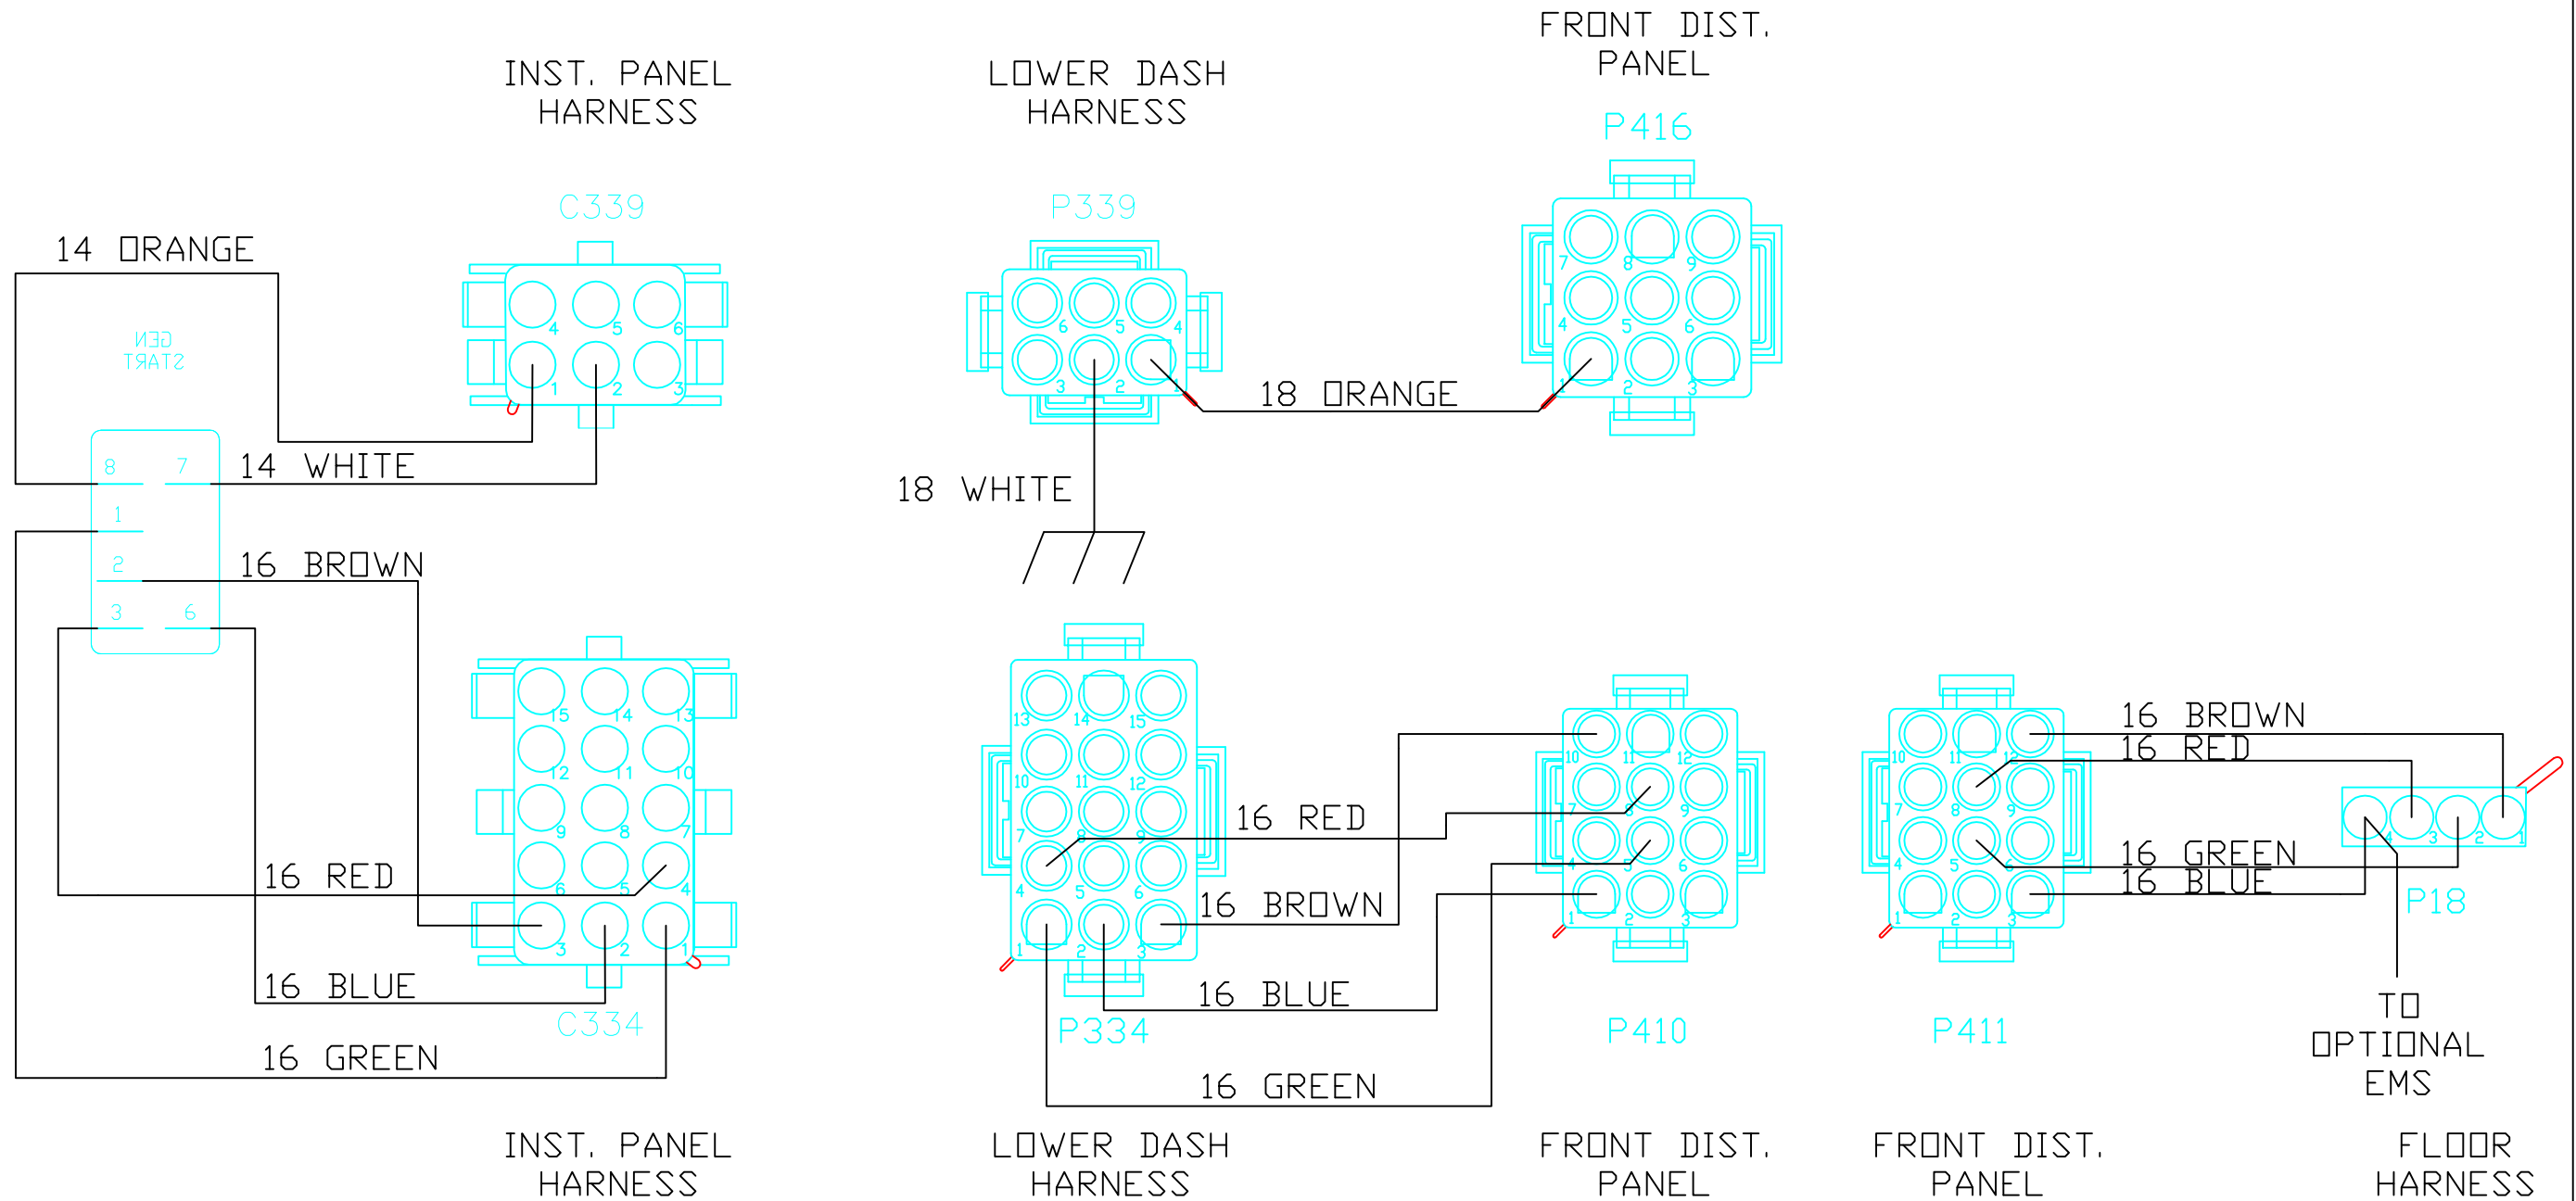

REV.	UNIT	DESCRIPTION OF CHANGE	BY	DATE
A	-	ADDED SIMBA TO USAGE CORRECTED COLORS AT P18	TOM	12/15/03

SWITCH IS TO BE SPDT, (ON)-OFF-(ON)
 SWITCH WITH BACKLIT LEGEND AND
 FUNCTION-ON INDICATOR.

USAGE: ADMIRAL, MONARCH, VACATIONER, LAPALMA, CAYMAN, NEPTUNE, AMBASSADOR, KNIGHT, TREK, CHEETAH, SAHARA, ZANZIBAR, SANTIAM, DIPLOMAT, ENDEAVOR, TRAVELER, ATLANTIS, ROGUE AND SIMBA